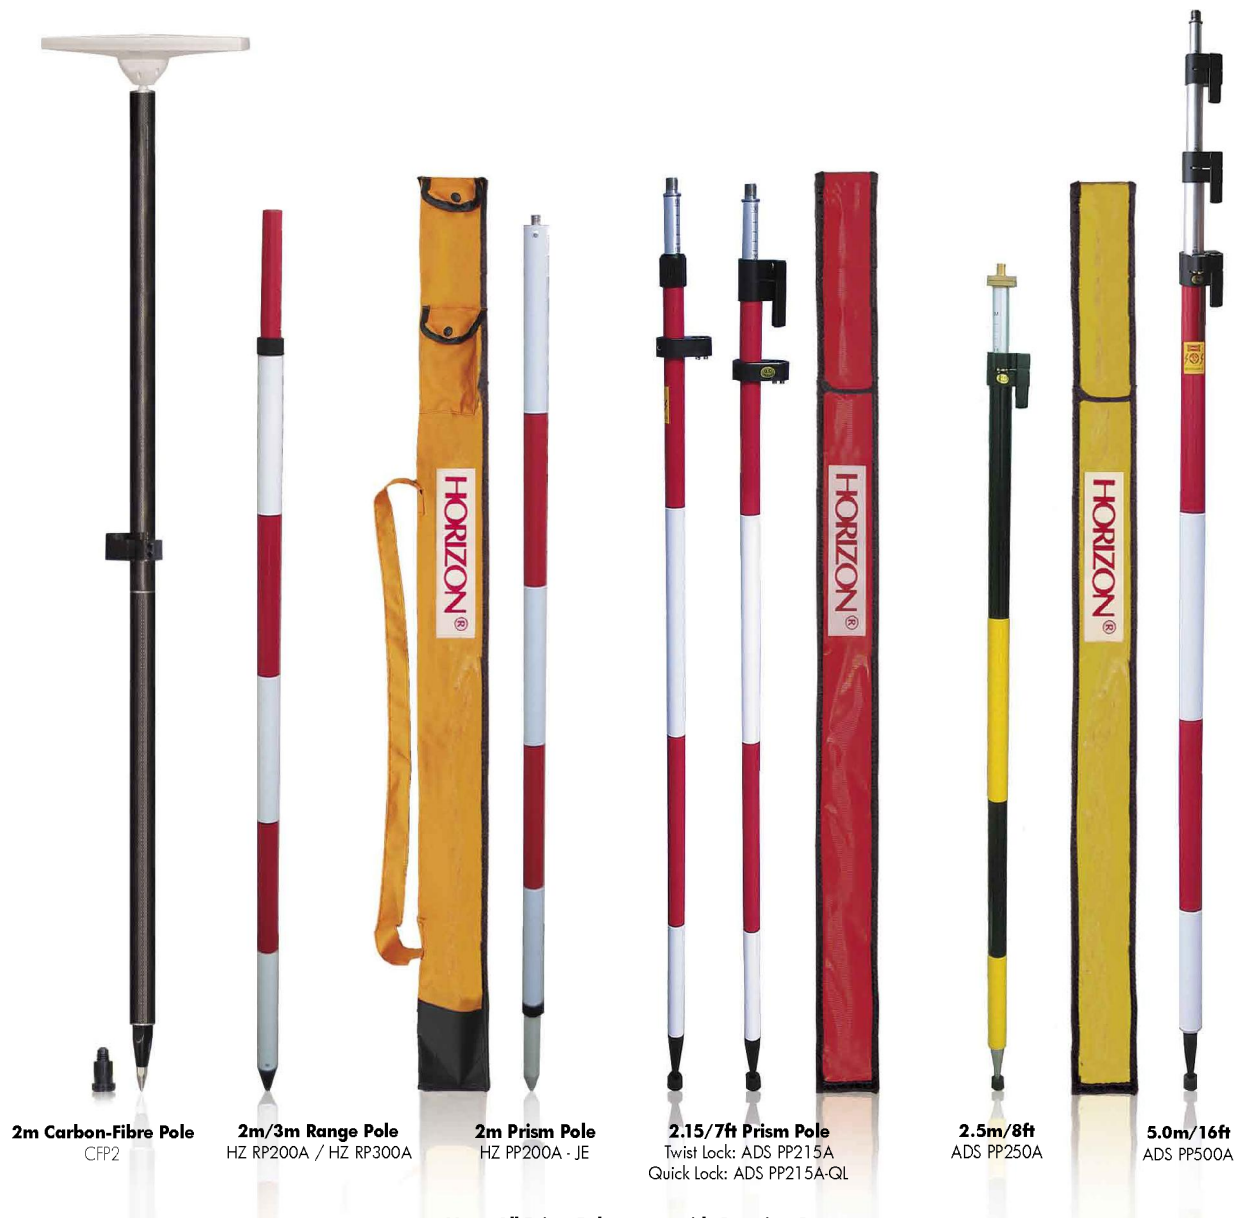

PRISM & RANGE ALLOY POLES

MANUFACTURED WITH TOUGHNESS IN MIND

Prism Poles

All HORIZON poles are built to withstand daily rough usage, and we offer a full range of poles to suit all your needs.

Constructed of lightweight aluminium, and reinforced with steel at critical parts, the HORIZON prism poles are air dampened to allow smooth and safe operation. All our Prism Poles are equipped with liquid filled Bubbles, smooth working locking systems, and

laser etched clear graduation readings, with pole tips to make your job easier.

Range poles

Available in 2 and 3m, the HORIZON range pole is constructed with wood, and allows for easy handling with a simple twist and lock mechanism.

Carbon Fibre GPS Pole

Constructed with lightweight and tough carbon fibre wrapped round an alu-

minium core, HORIZON offers one of the lightest and strongest Carbon-Fibre poles in the market.

Weighing in at only 780g, and standing in at 2m, this pole is pound for pound one of the toughest in the market today.

Used mainly in GPS work, the HORIZON Carbon Fibre Pole comes in 2 piece detachable parts for easy transport, and a padded carrying bag.

2m Carbon-Fibre Pole
CFP2

2m/3m Range Pole
HZ RP200A / HZ RP300A

2m Prism Pole
HZ PP200A - JE

2.15/7ft Prism Pole
Twist Lock: ADS PP215A
Quick Lock: ADS PP215A-QL

2.5m/8ft
ADS PP250A

5.0m/16ft
ADS PP500A

**Note: All Prism Poles come with Carrying Cases
All 2.15m & 2.5m Prism Pole come with Black/Yellow or Red/White Colour**